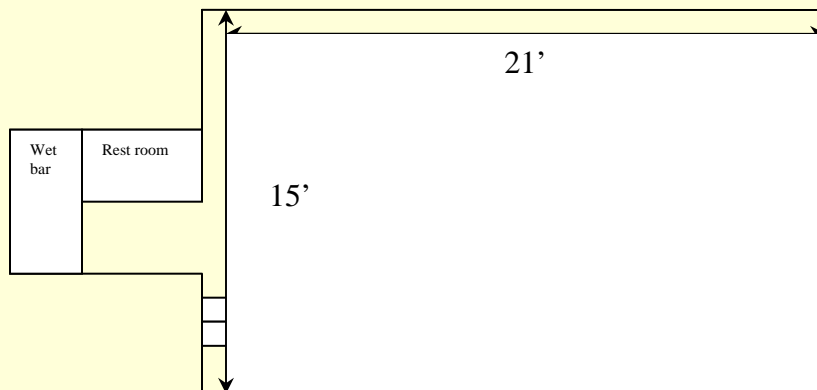

## Meeting Rooms

### The Tazewell Room

DIMENSIONS AND CAPACITIES						
Room	Size	Sq. Ft	Conference	Theatre	Classroom	Reception
Tazewell Room	15'x21'	315	22	30	25	16

### The Wisconsin Room

DIMENSIONS AND CAPACITIES						
Room	Size	Sq. Ft	Conference	Theatre	Classroom	Reception
Wisconsin Room	18'x30'	540	33	60	40	32